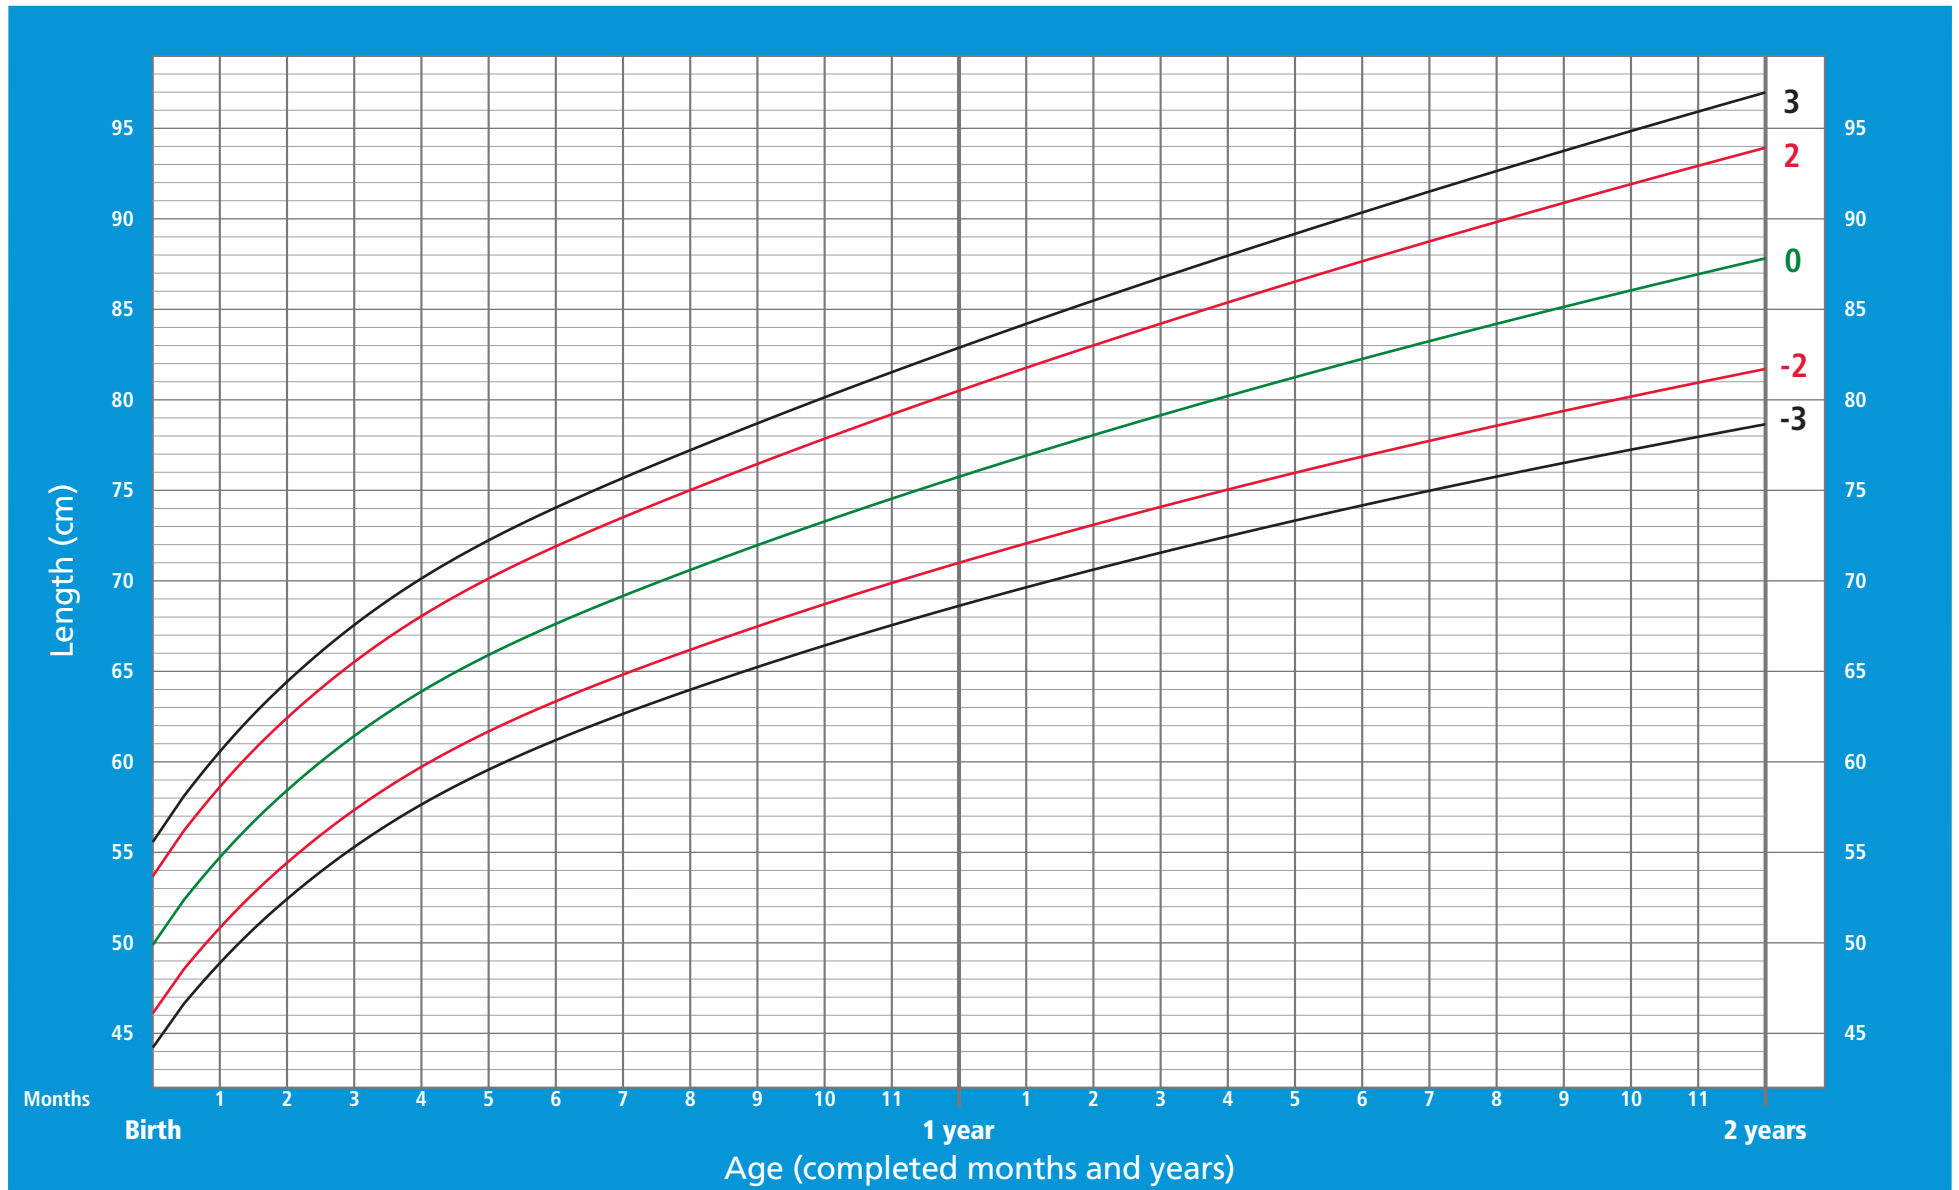

# Head circumference-for-age BOYS

Birth to 2 years (z-scores)

# Head circumference-for-age GIRLS

Birth to 2 years (z-scores)

# Length-for-age BOYS

Birth to 2 years (z-scores)

# Length-for-age GIRLS

Birth to 2 years (z-scores)