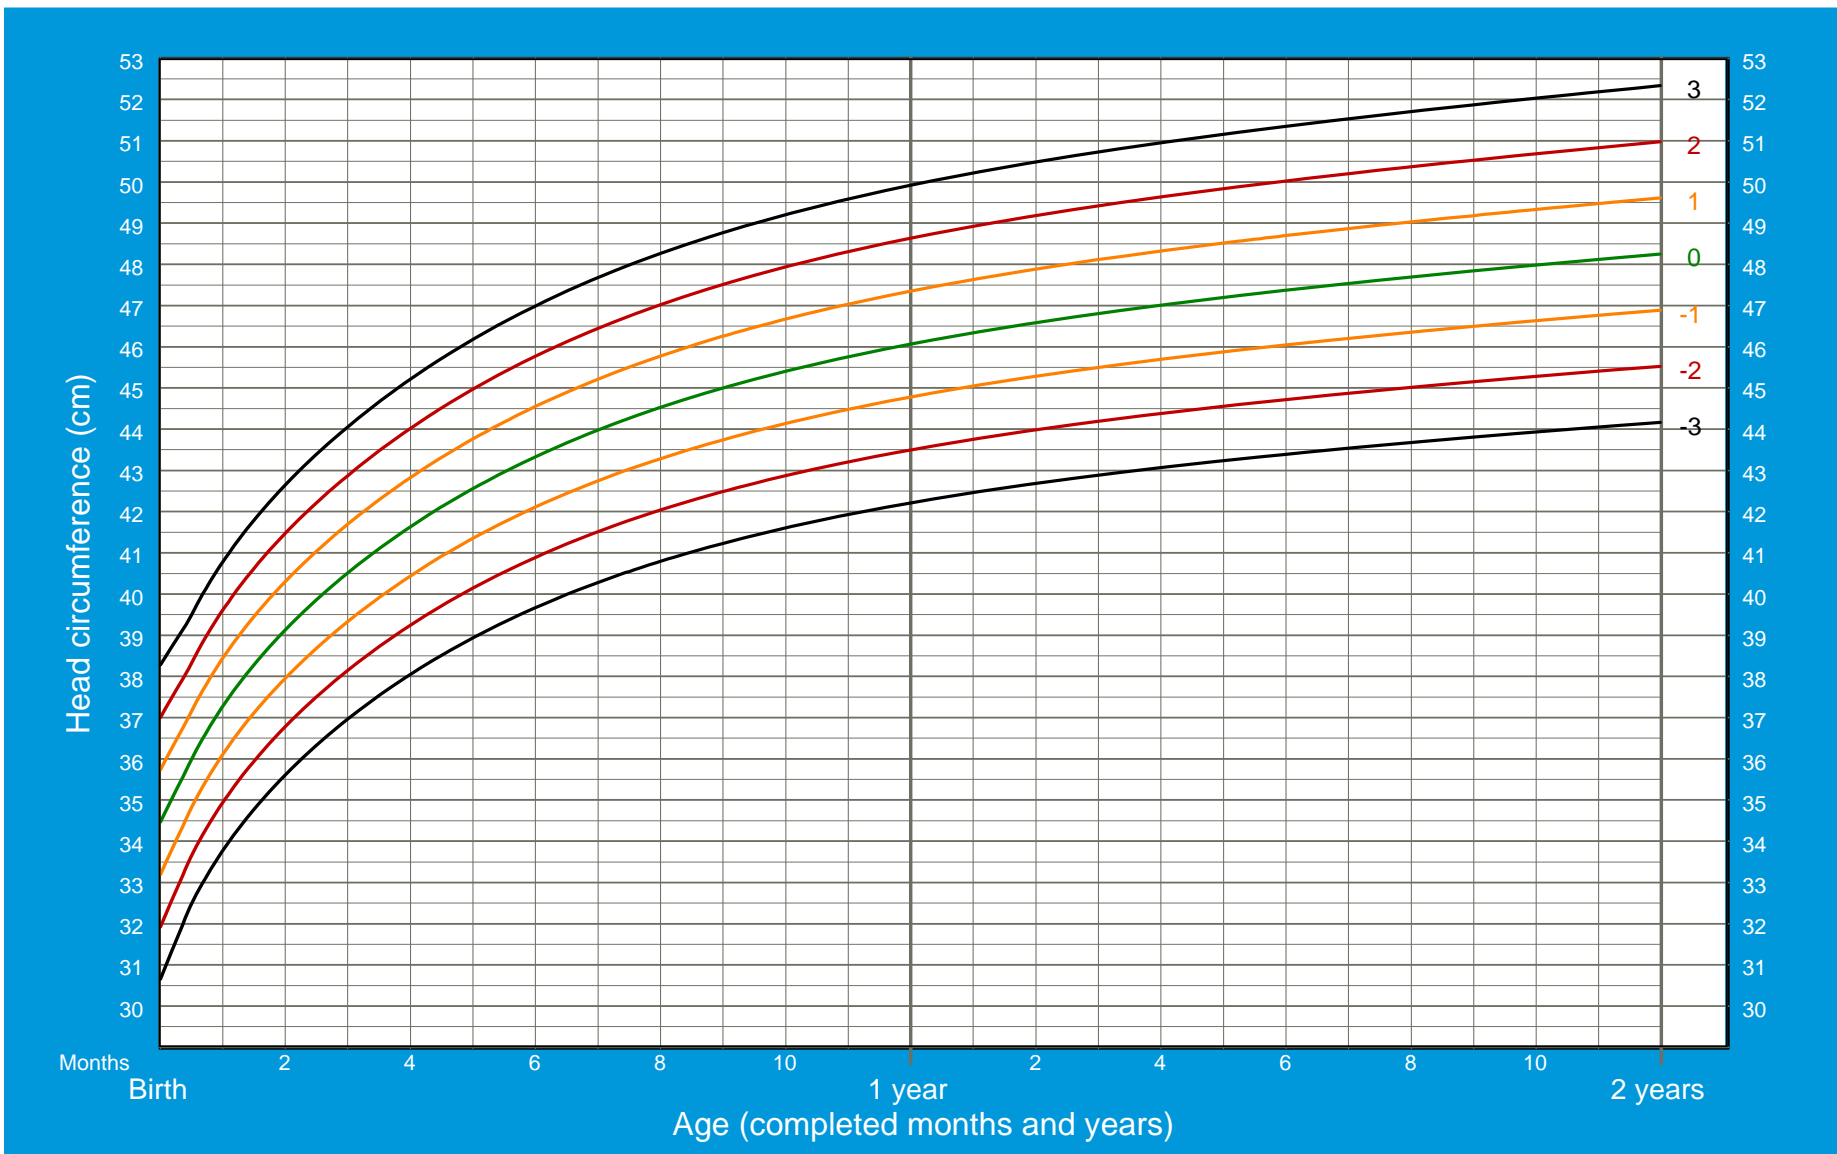

# Weight-for-age BOYS

Birth to 2 years (z-scores)

# Weight-for-age GIRLS

Birth to 2 years (z-scores)

# Head circumference-for-age BOYS

Birth to 2 years (z-scores)

# Head circumference-for-age GIRLS

Birth to 2 years (z-scores)