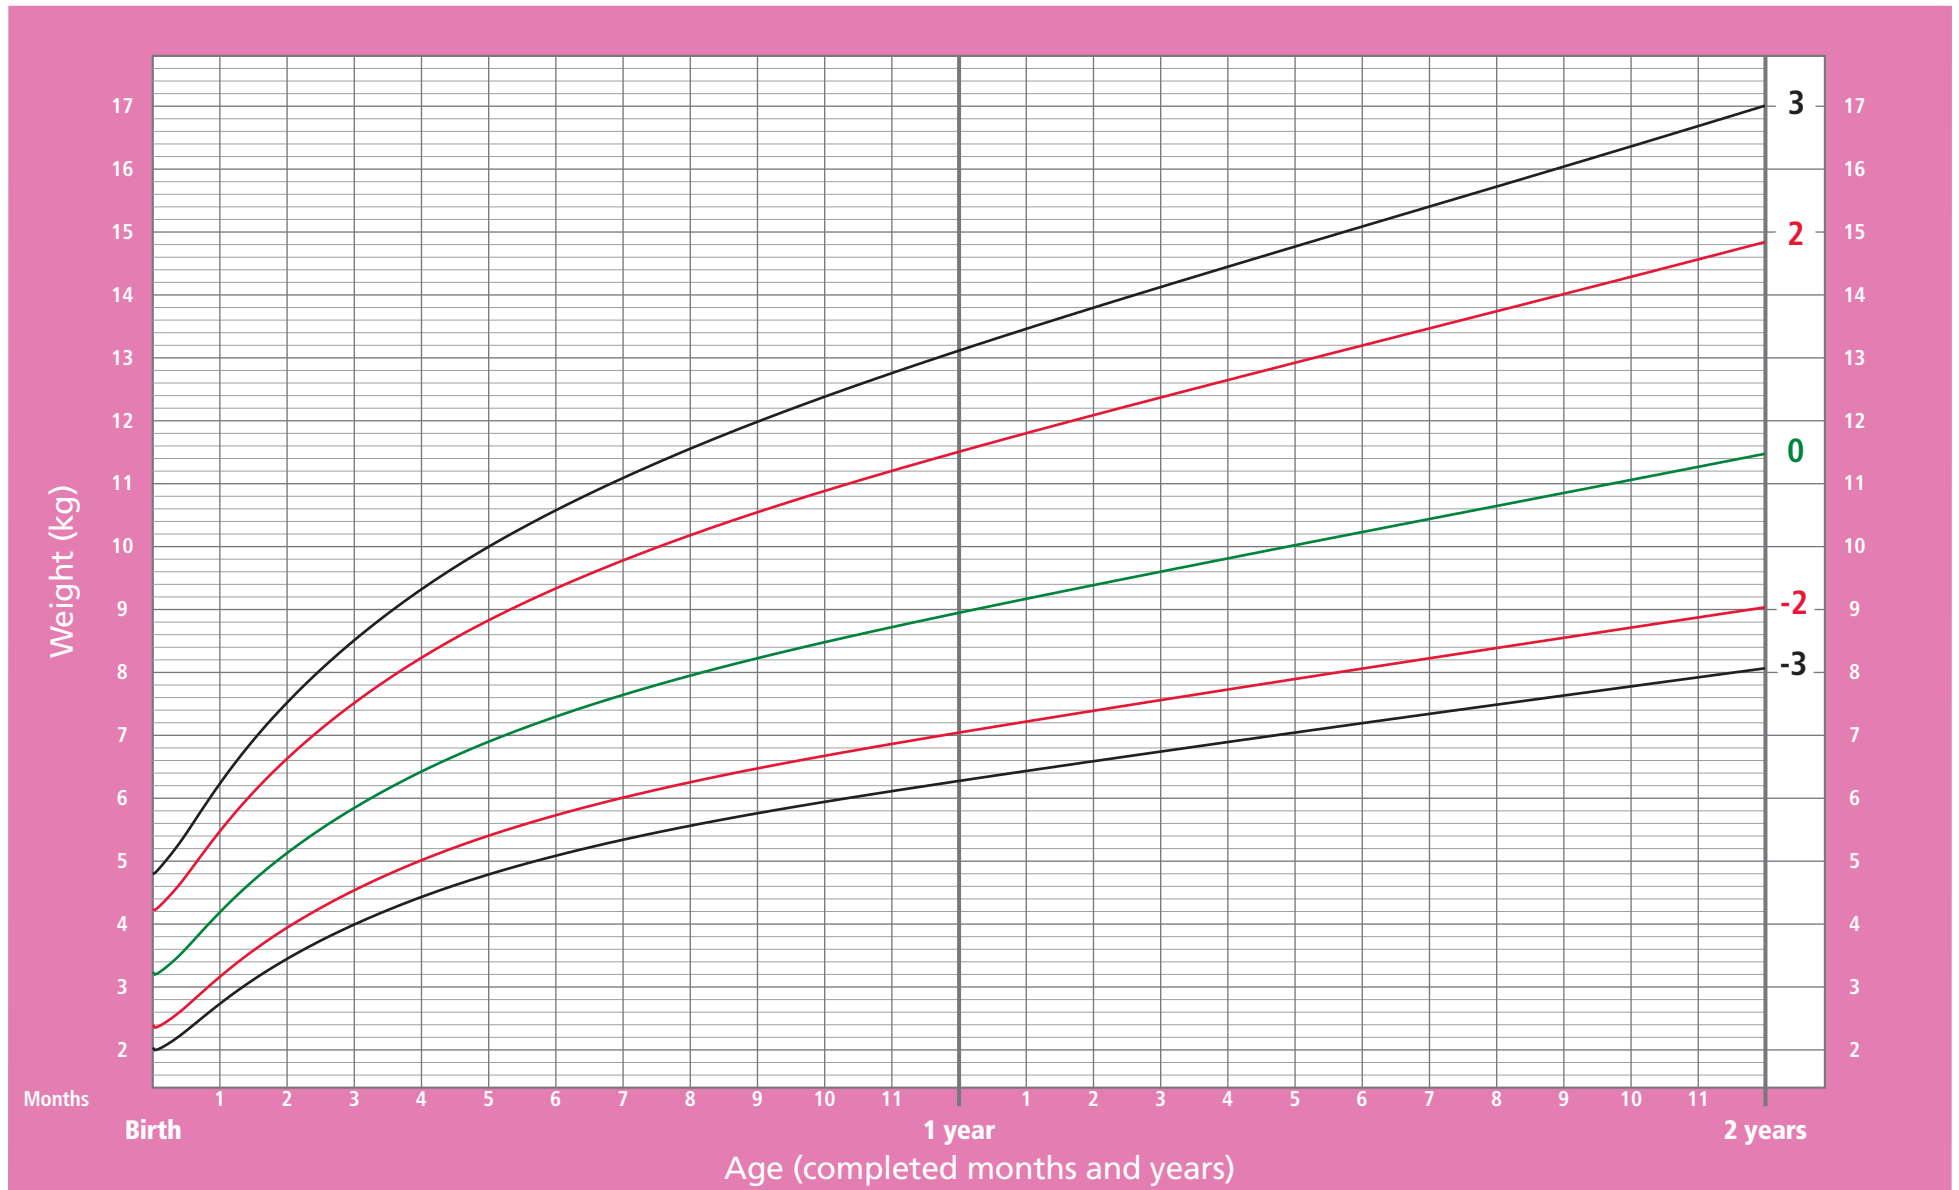

# Weight-for-age BOYS

Birth to 2 years (z-scores)

# Weight-for-age GIRLS

Birth to 2 years (z-scores)

# Head circumference-for-age BOYS

Birth to 2 years (z-scores)

# Head circumference-for-age GIRLS

Birth to 2 years (z-scores)