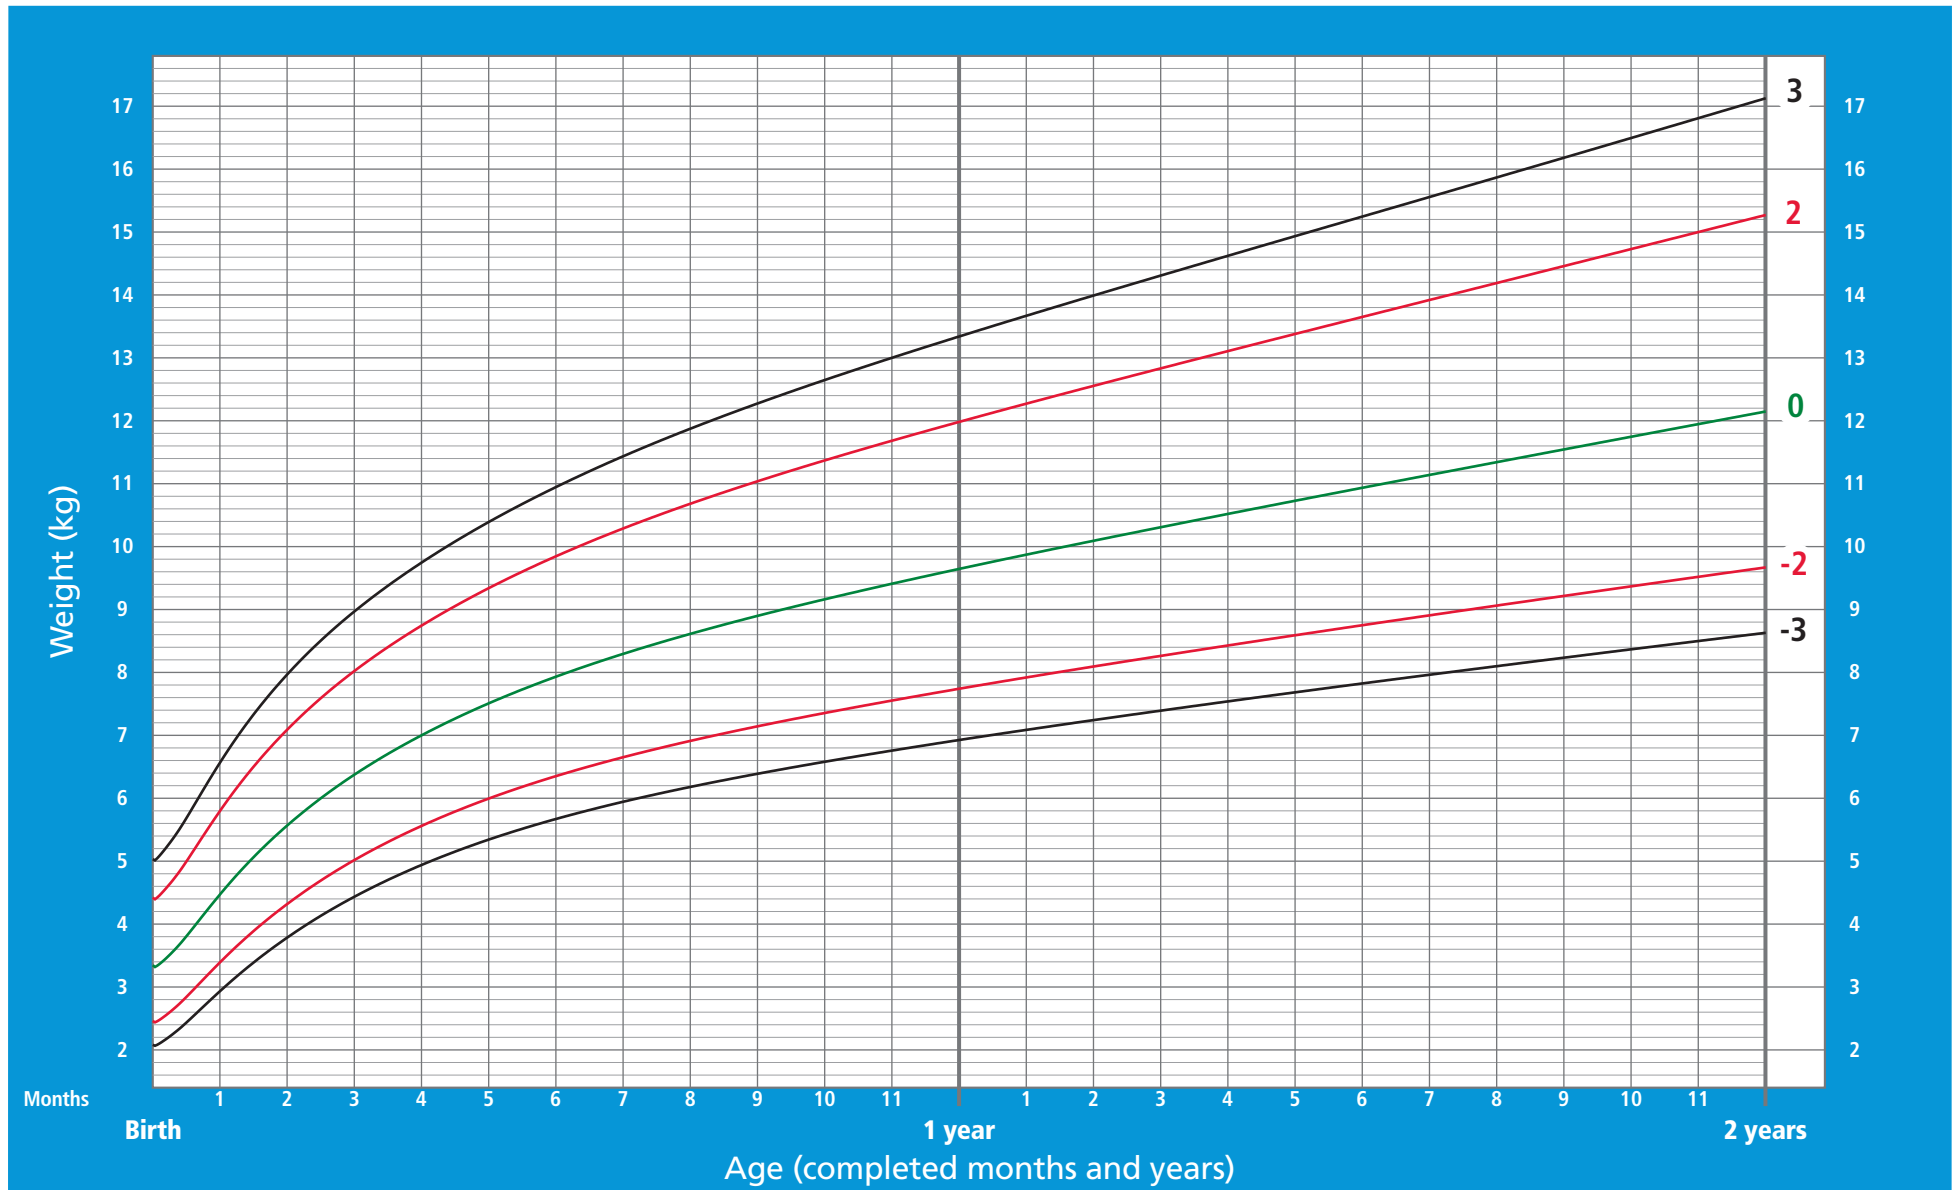

# Weight-for-age BOYS

Birth to 2 years (z-scores)

# Weight-for-age GIRLS

Birth to 2 years (z-scores)

# Head circumference-for-age BOYS

Birth to 2 years (z-scores)

# Head circumference-for-age GIRLS

Birth to 2 years (z-scores)