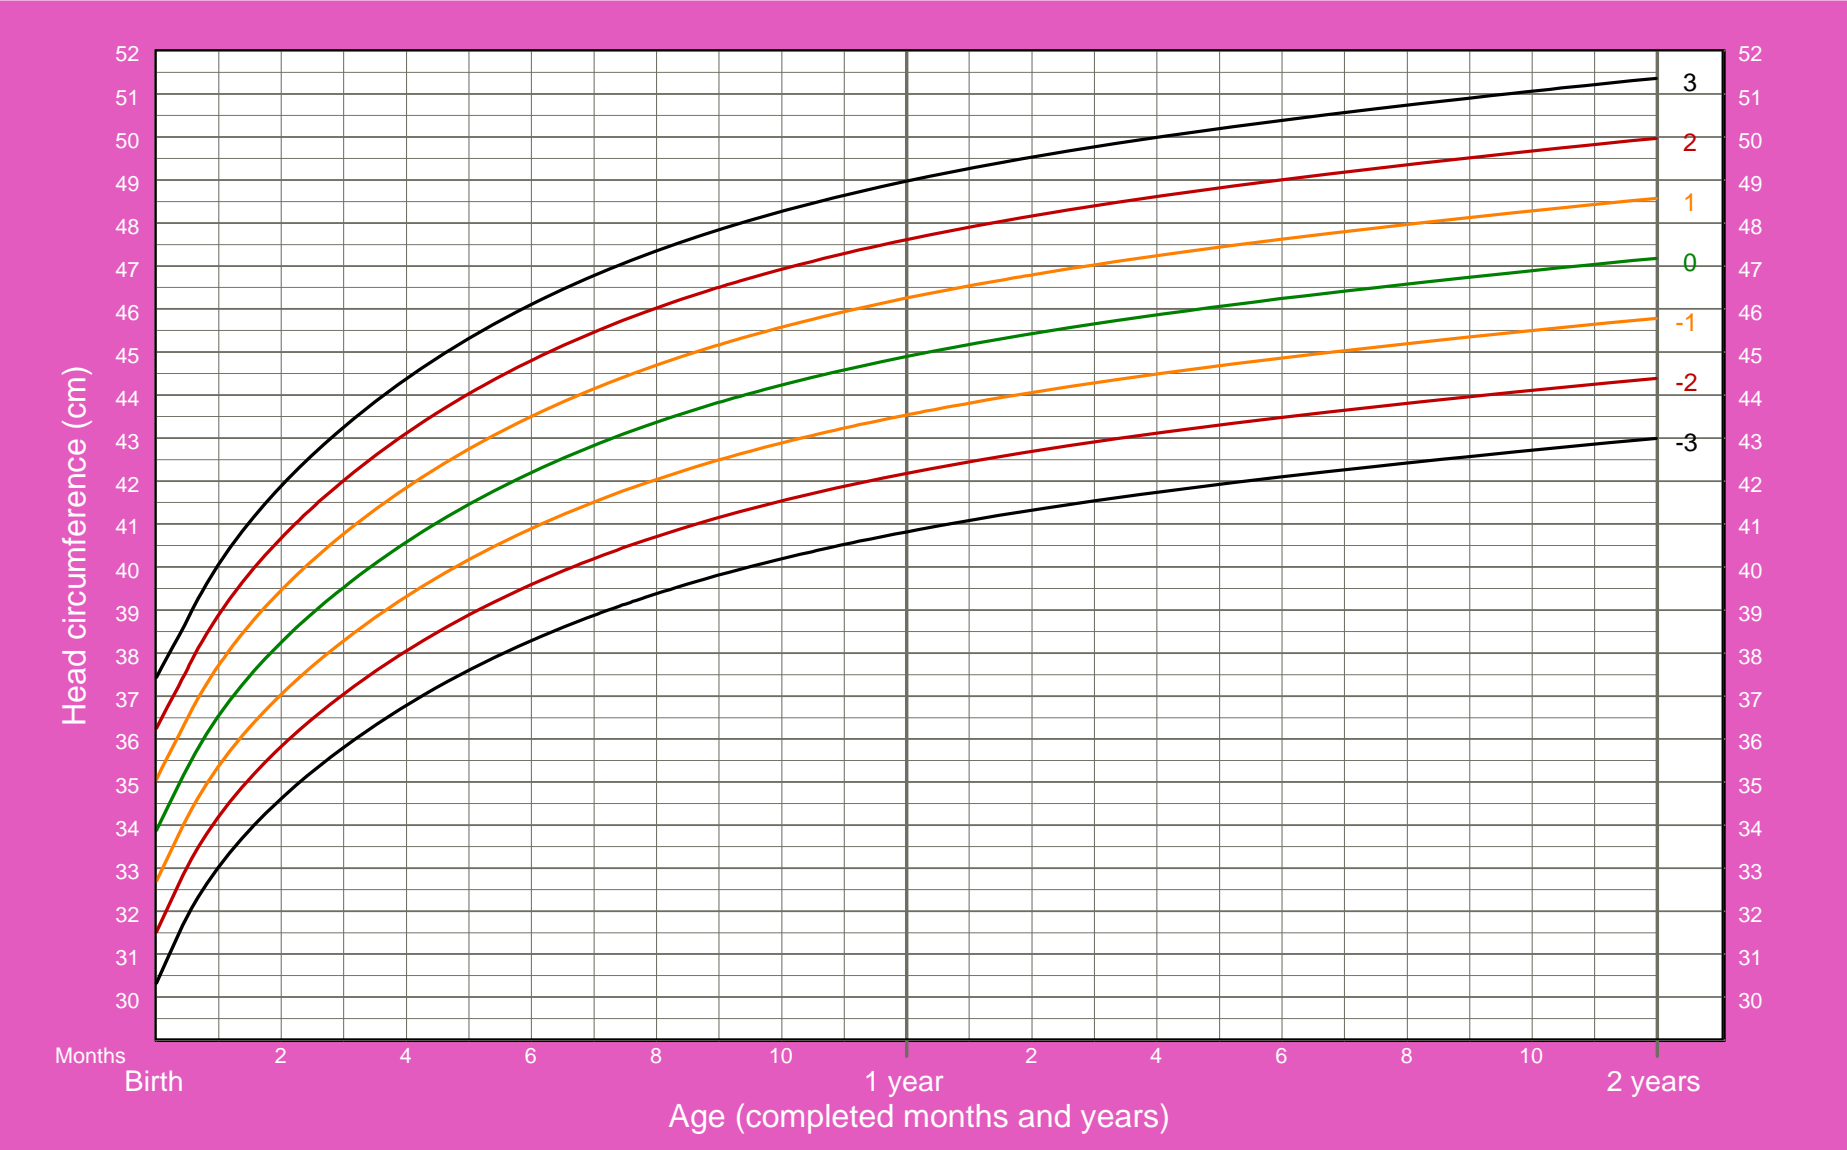

# Weight-for-age GIRLS

Birth to 2 years (z-scores)

# Head circumference-for-age BOYS

Birth to 2 years (z-scores)

# Head circumference-for-age GIRLS

Birth to 2 years (z-scores)

# Length-for-age BOYS

Birth to 2 years (z-scores)